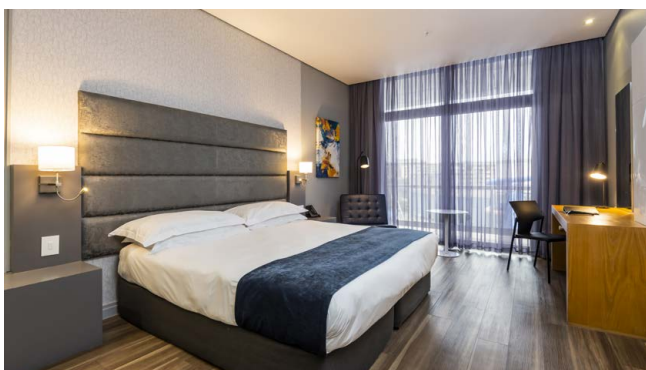

# aha | GATEWAY HOTEL

Appealing to both the leisure and business market, **aha Gateway Hotel** offers its guests instant access to the entertainment of Gateway Theatre of Shopping that boasts an enormous range of stores with local and international merchandise on offer, a wide variety of classy restaurants, as well as two world-class cinemas.

## ACCOMMODATION

aha Gateway Hotel offers 146 rooms that comprise of 104 Standard Rooms, 19 Double Superior Rooms, 18 King Superior Rooms, 3 Junior Suites and 2 Paraplegic Rooms.