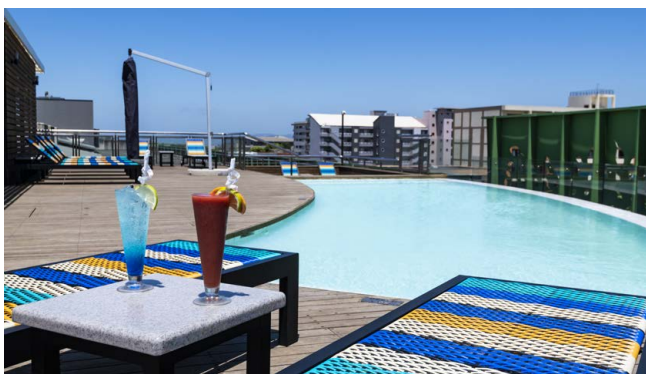

aha | GATEWAY HOTEL

Appealing to both the leisure and business market, **aha Gateway Hotel** offers its guests instant access to the entertainment of Gateway Theatre of Shopping that boasts an enormous range of stores with local and international merchandise on offer, a wide variety of classy restaurants, as well as two world-class cinemas.

Cnr Centenary Boulevard & Twilight Drive,
Gateway, 4321

Tel: +27 31 536 9200

Email: reservations@thegatewayhotel.co.za

Website: www.thegatewayhotel.co.za

ACCOMMODATION

aha Gateway Hotel offers 146 rooms that comprise of 104 Standard Rooms, 19 Double Superior Rooms, 18 King Superior Rooms, 3 Junior Suites and 2 Paraplegic Rooms.

DINING

The Fig Tree Café serves a variety of Continental Cuisine with a selection that is endless and extremely delicious.

CONFERENCING

The hotel has 5 well-appointed conference venues that accommodates up to 500 delegates, all equipped with the latest technology.

NEARBY ATTRACTIONS/ACTIVITIES

- Gateway Theatre of Shopping
- Beaches
- King Shaka International Airport
- Padel Tennis Courts
- Virgin Active Gym